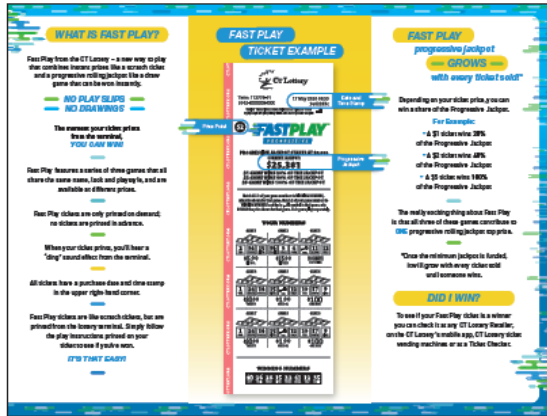

FASTPLAY™

PROGRESSIVE

POS Kit

Delivered to Retailer Locations

7/6/20

Brochure Holder Display

OUTSIDE OF BROCHURE

Brochure Outside

INSIDE OF BROCHURE

Brochure Inside

Counter Mat Insert

LIM Topper