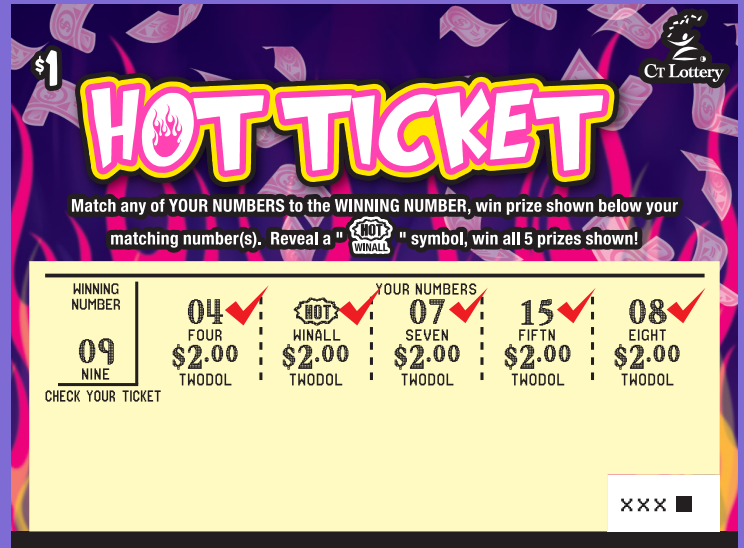

HOW TO WIN

\$1

HOT TICKET

EXAMPLE: SCRATCHED OFF TICKET SHOWING \$10 PRIZE.

WIN WITH PRIZE(S) OF	TOTAL PRIZE AMOUNT	ODDS (1 IN:)	ODDS PER TIER (1 IN:)
\$1	\$1	10.00	10.00
\$1 x 2	\$2	40.00	
\$2	\$2	50.00	22.22
\$1 + \$2	\$3	50.00	
\$1 x 3	\$3	61.54	
\$3	\$3	66.67	19.51
(\$1 x 5) w/HOT	\$5	100.00	
\$2 + \$3	\$5	133.33	
\$5	\$5	160.00	42.11
\$5 x 2	\$10	400.00	
(\$2 x 5) w/HOT	\$10	266.67	
\$10	\$10	400.00	114.29
(\$2 + \$3 + (\$5 x 3)) w/HOT	\$20	800.00	
\$20	\$20	800.00	400.00
(\$10 x 5) w/HOT	\$50	9,090.91	
\$50	\$50	10,000.00	4,761.90
(\$20 x 5) w/HOT	\$100	30,769.23	
\$100	\$100	30,769.23	15,384.62
\$500	\$500	100,000.00	100,000.00
\$2,000	\$2,000	666,666.67	666,666.67

OVERALL ODDS ARE 1 IN 4.32.

PLEASE PLAY RESPONSIBLY. ODDS VARY DURING GAME. PURCHASERS MUST BE 18 OR OLDER.