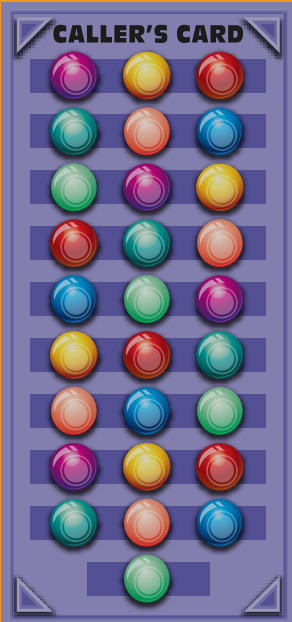

\$2

HOW TO WIN

2021

INSTANT

\$2

INSTANT

WIN UP TO \$10,000!

B I N G O

INSTANT BONUS

Reveal a PRIZE amount and win that prize!

CARD 1
LINE = \$2, 4 CORNERS = \$20
"X" = \$500

08	16	32	54	68
05	21	36	56	66
02	18	FREE	60	67
03	22	42	47	65
15	19	35	57	61

CARD 2
LINE = \$3, 4 CORNERS = \$40
"X" = \$1,000

15	30	35	56	66
09	23	31	51	67
14	16	FREE	47	63
01	27	44	54	62
04	18	41	52	65

CARD 3
LINE = \$5, 4 CORNERS = \$100
"X" = \$5,000

12	16	44	49	62
08	22	39	47	63
03	27	FREE	56	69
13	24	35	48	75
15	19	31	55	71

CARD 4
LINE = \$10, 4 CORNERS = \$200
"X" = \$10,000

04	24	41	51	62
11	25	39	57	75
07	17	FREE	49	61
13	16	31	55	65
03	19	32	48	66

\$2

INSTANT

WIN UP TO \$10,000!

B I N G O

INSTANT BONUS
\$20.00
TWENTY

Reveal a PRIZE amount and win that prize!